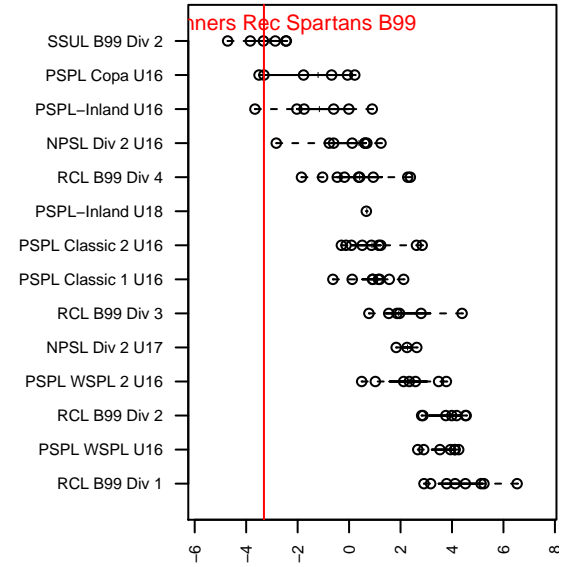

**attack and defense rating
relative to others at age
and all opponents in last 13 months**